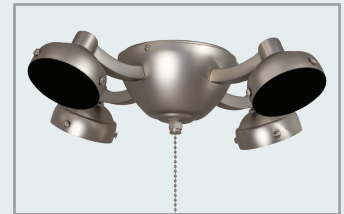

UNIVERSAL LIGHT KITS

K34

Four Light
13W Spiral Medium Base
(Included)
2 1/4" Side Shade
11 3/4"Dia. x 2 3/4"H

K34-BS

Finish Codes

BN	Brushed Nickel	DBB	Dark Brushed Bronze	PI	Patina Iron
BCW	Dark Brushed Bronze	KA	Kocoa	PW	Pewter
BS	Brushed Steel	MCG	Mottled Copper w/Gold	SWH	Shell White
CC	Cognac	ORB	Oil Rubbed Bronze	WH/44	White