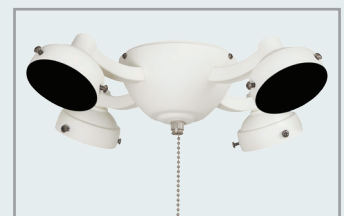

K34-44

Finish Codes

BN	Brushed Nickel	DBB	Dark Brushed Bronze	PI	Patina Iron
BCW	Dark Brushed Bronze	KA	Kocoa	PW	Pewter
BS	Brushed Steel	MCG	Mottled Copper w/Gold	SWH	Shell White
CC	Cognac	ORB	Oil Rubbed Bronze	WH/44	White