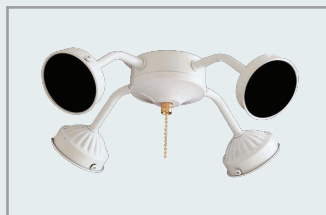

**K9115L** LED

Etched White Glass  
26W LED 1647 Lumens  
12 1/4"Dia. x 2 1/2"H  
Includes Brushed Nickel & Oil  
Rubbed Bronze & White Caps  
Dimmable Pull Chain

## K1

Four Light  
40W Candelabra Base (Included)  
2 1/4" Side Fitter  
11 3/4"Dia. x 3"H

**K1-L-BCW**

**K1-L-BS**

**K1-L-ORB**

**K1-L-44**

## K1099

One Light  
Opal Glass  
60W Candelabra Base (Included)  
8 1/2"Dia. x 6 3/4"H

**K1099-1-L-44**