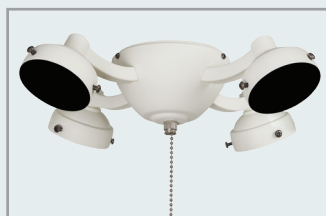

UNIVERSAL LIGHT KITS

K34

Four Light
13W Spiral Medium Base
(Included)
2 1/4" Side Shade
11 3/4"Dia. x 2 3/4"H

K34-SWH

Finish Codes

BN	Brushed Nickel	DBB	Dark Brushed Bronze	PI	Patina Iron
BCW	Dark Brushed Bronze	KA	Kocoa	PW	Pewter
BS	Brushed Steel	MCG	Mottled Copper w/Gold	SWH	Shell White
CC	Cognac	ORB	Oil Rubbed Bronze	WH/44	White